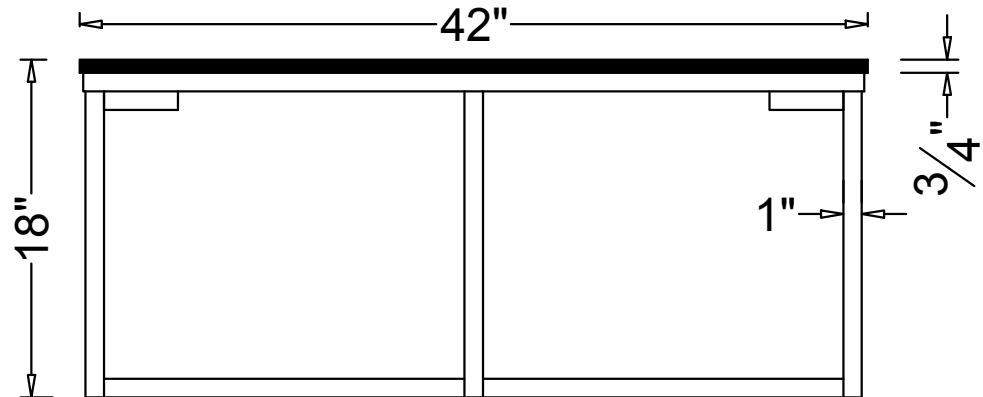

TOP VIEW

FRONT VIEW

ANAR1275A ROUND COFFEE TABLE