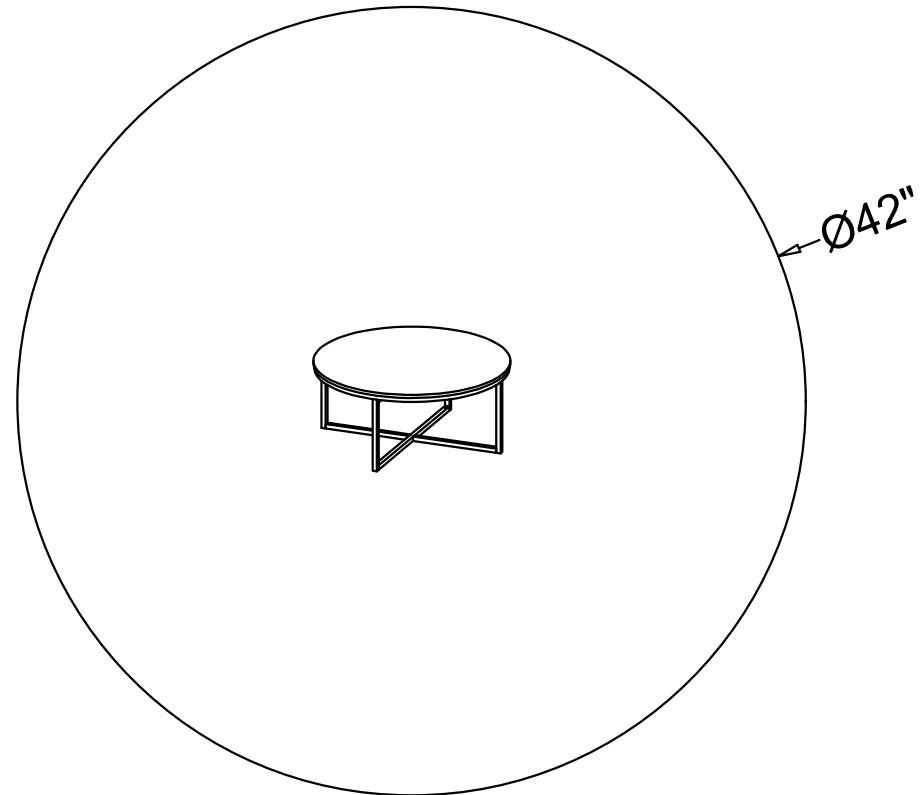

TOP VIEW

FRONT VIEW

ANAR1275A ROUND COFFEE TABLE